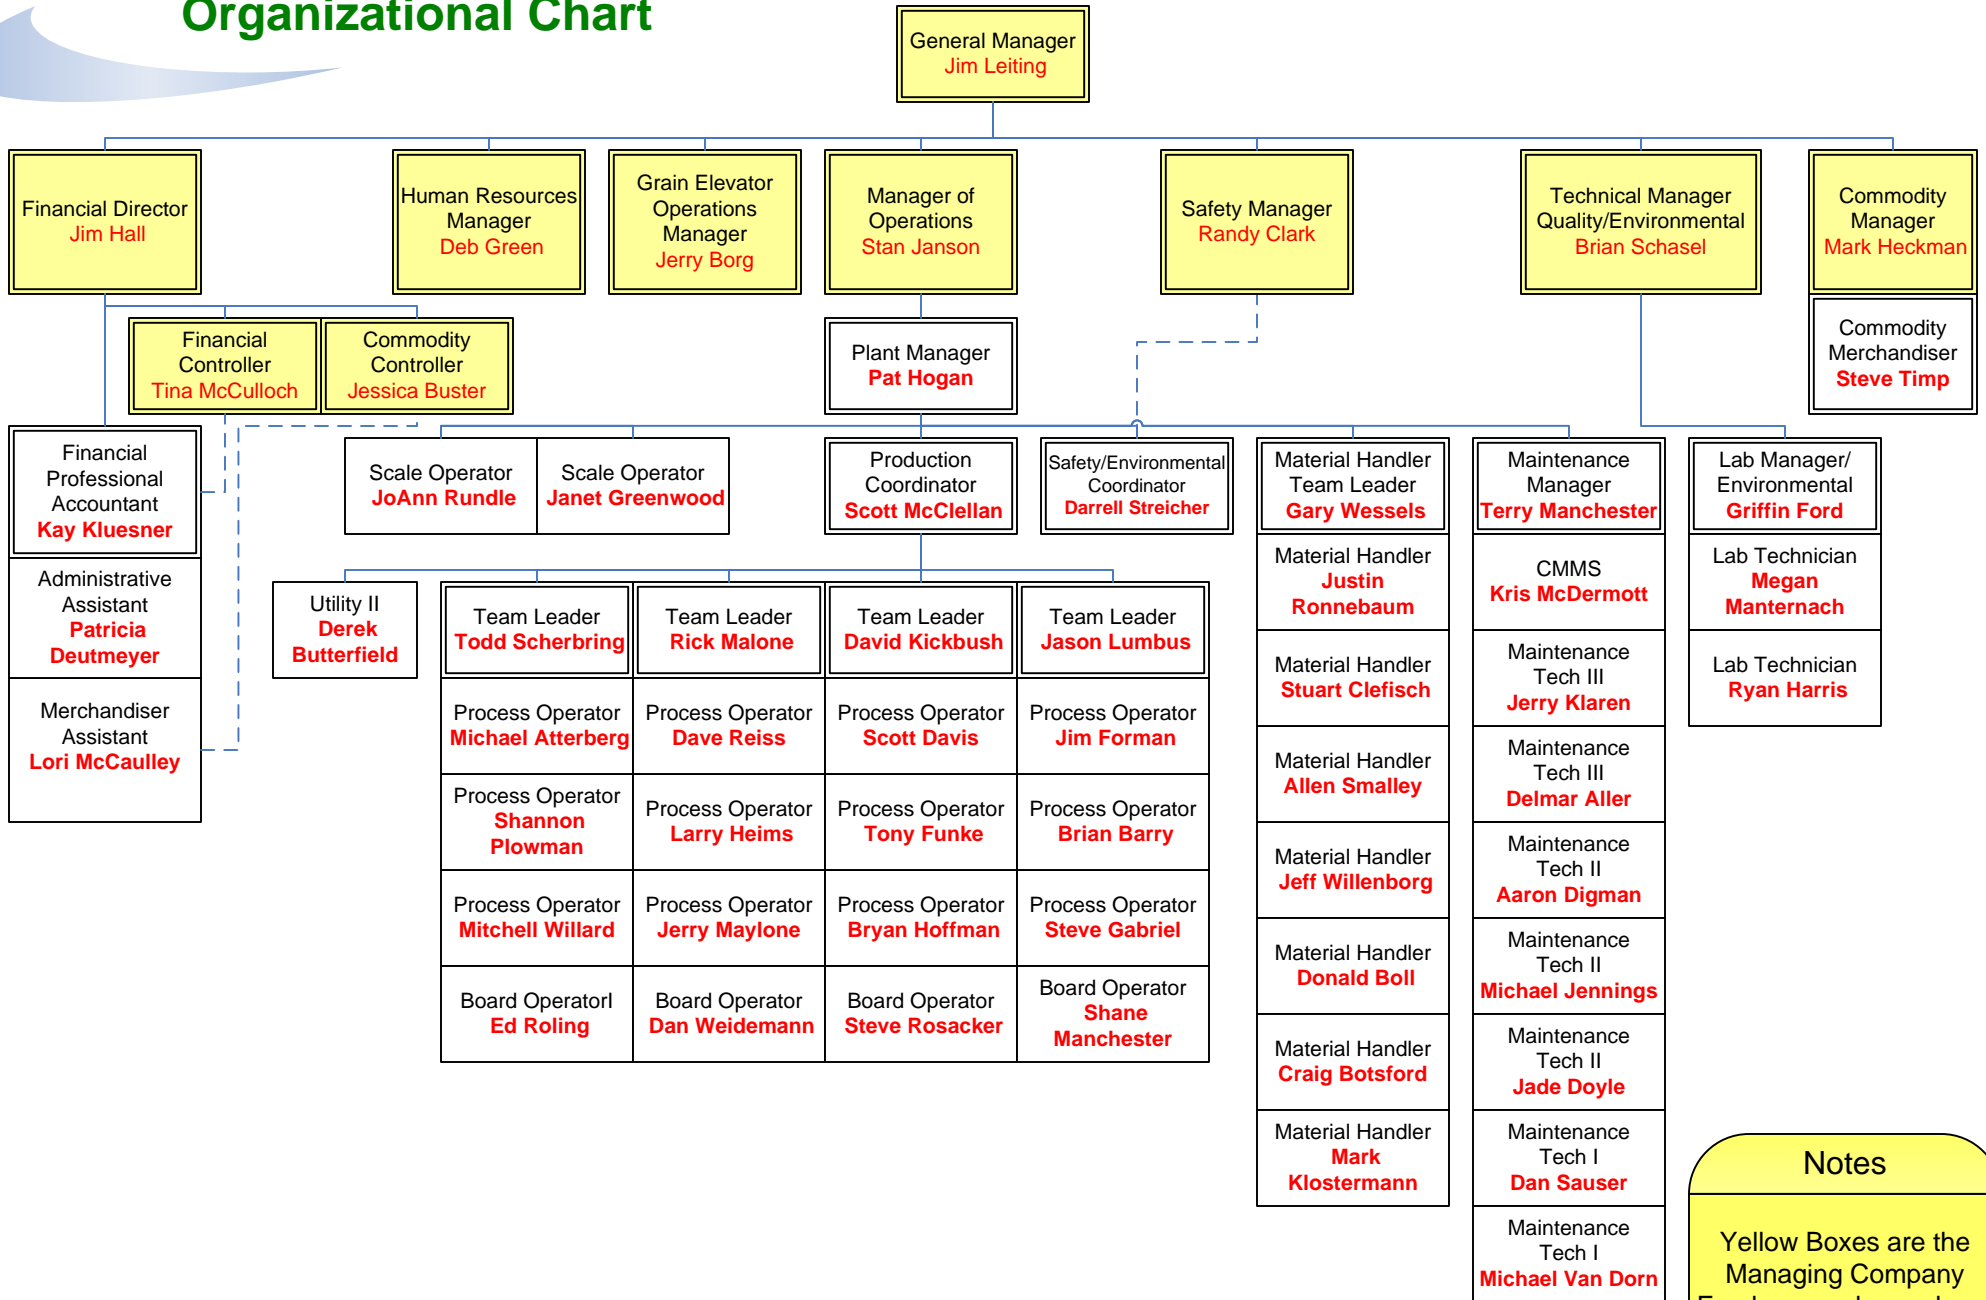

Big River United Energy

Organizational Chart

Notes

Yellow Boxes are the Managing Company Employees who work out of West Burlington