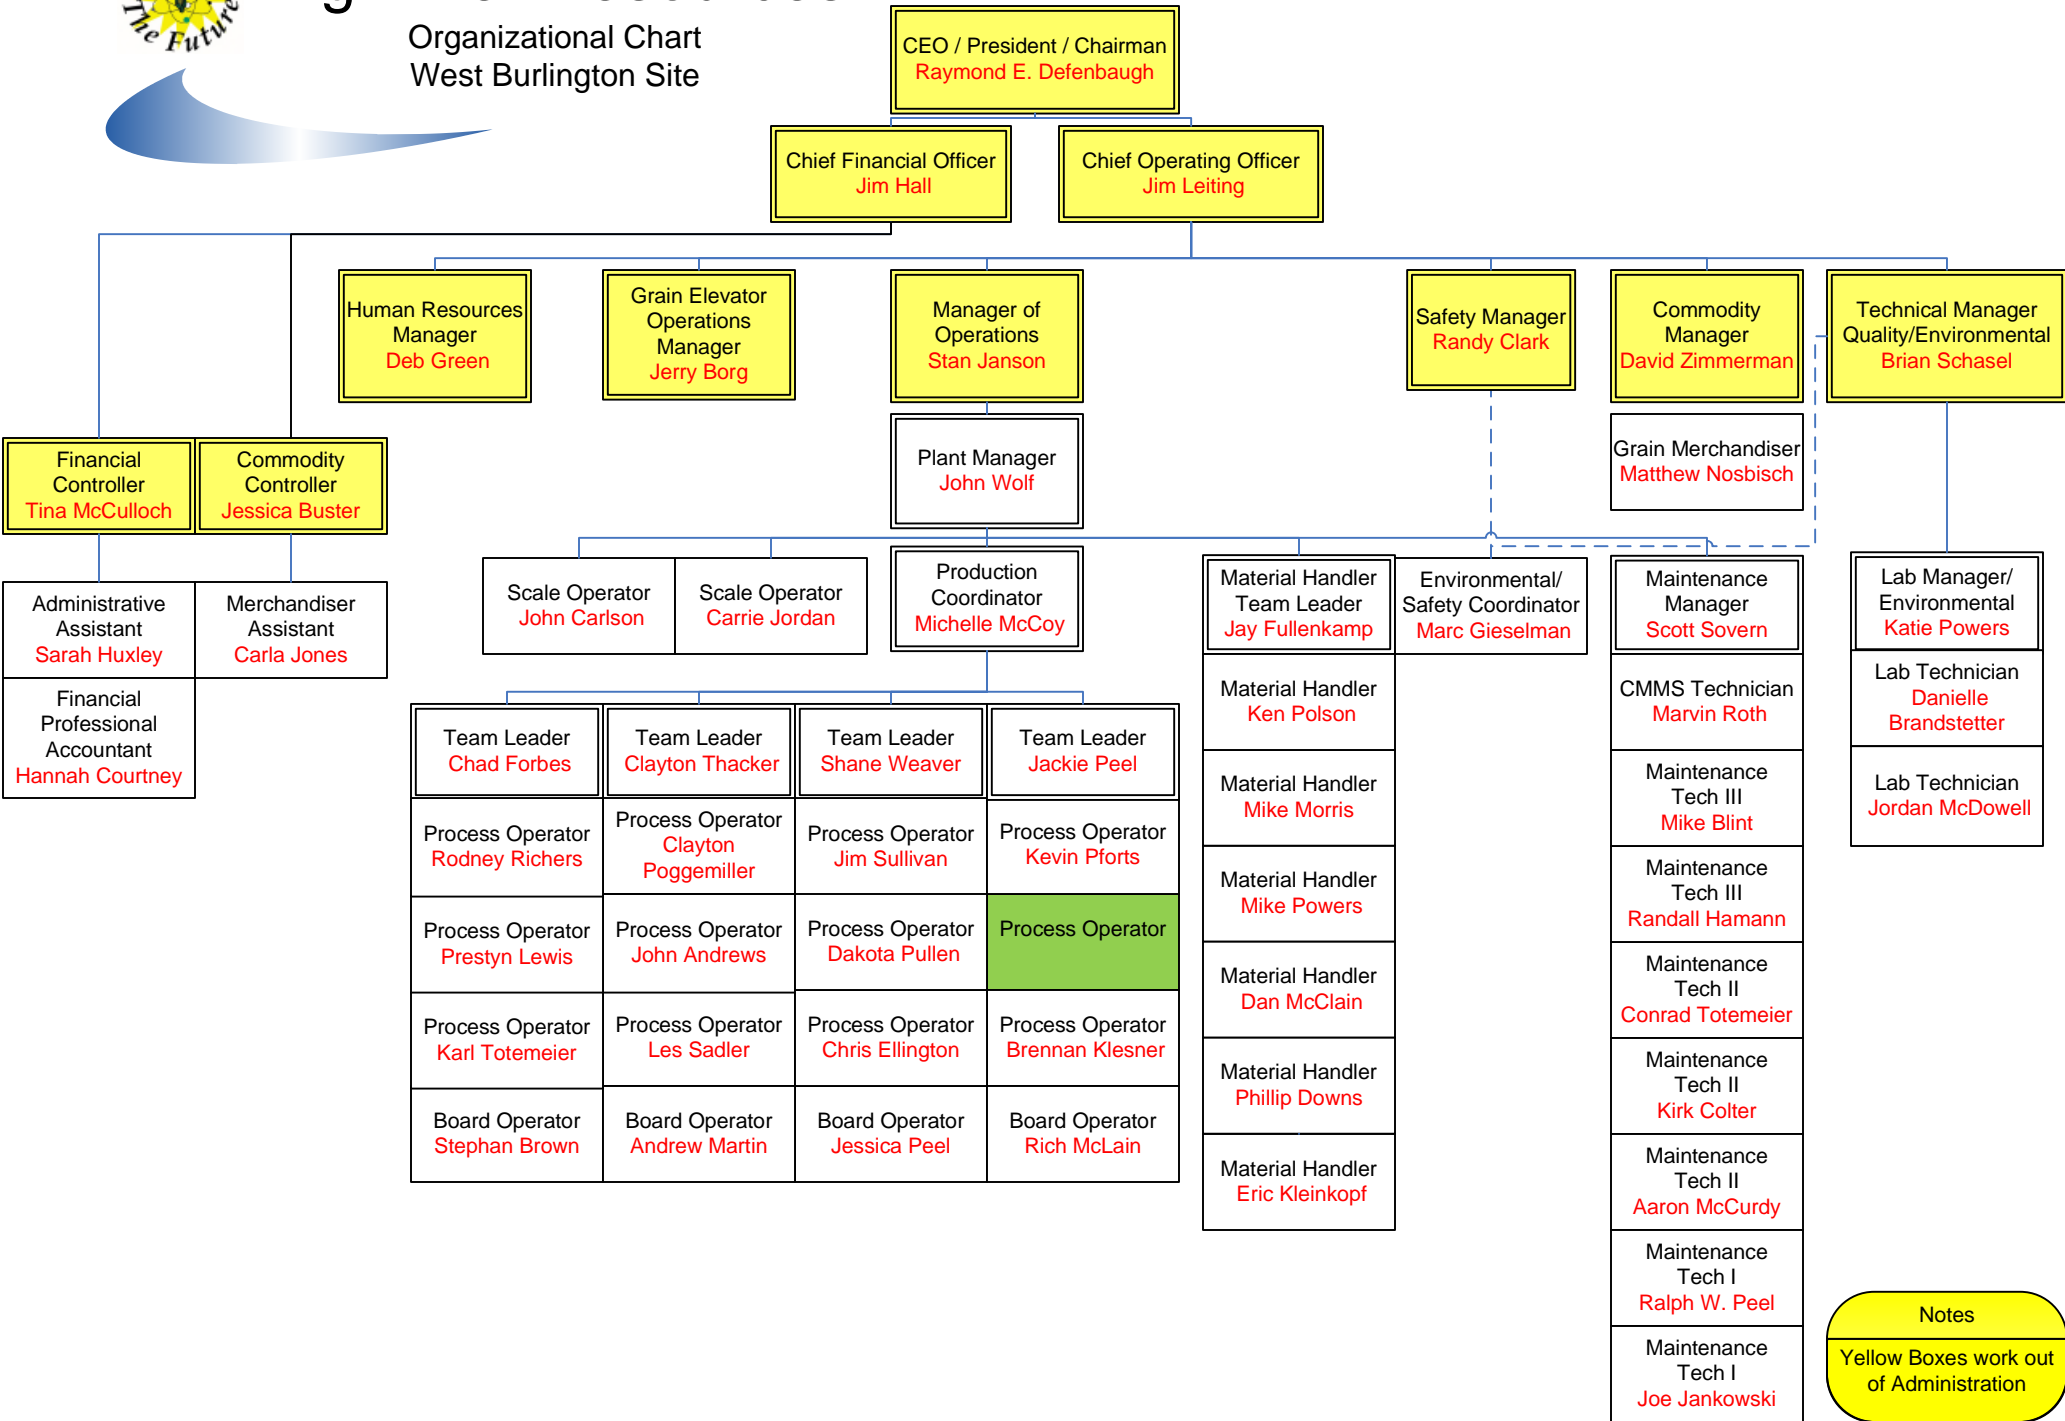

Big River Resources

Organizational Chart
West Burlington Site

Notes
Yellow Boxes work out of Administration