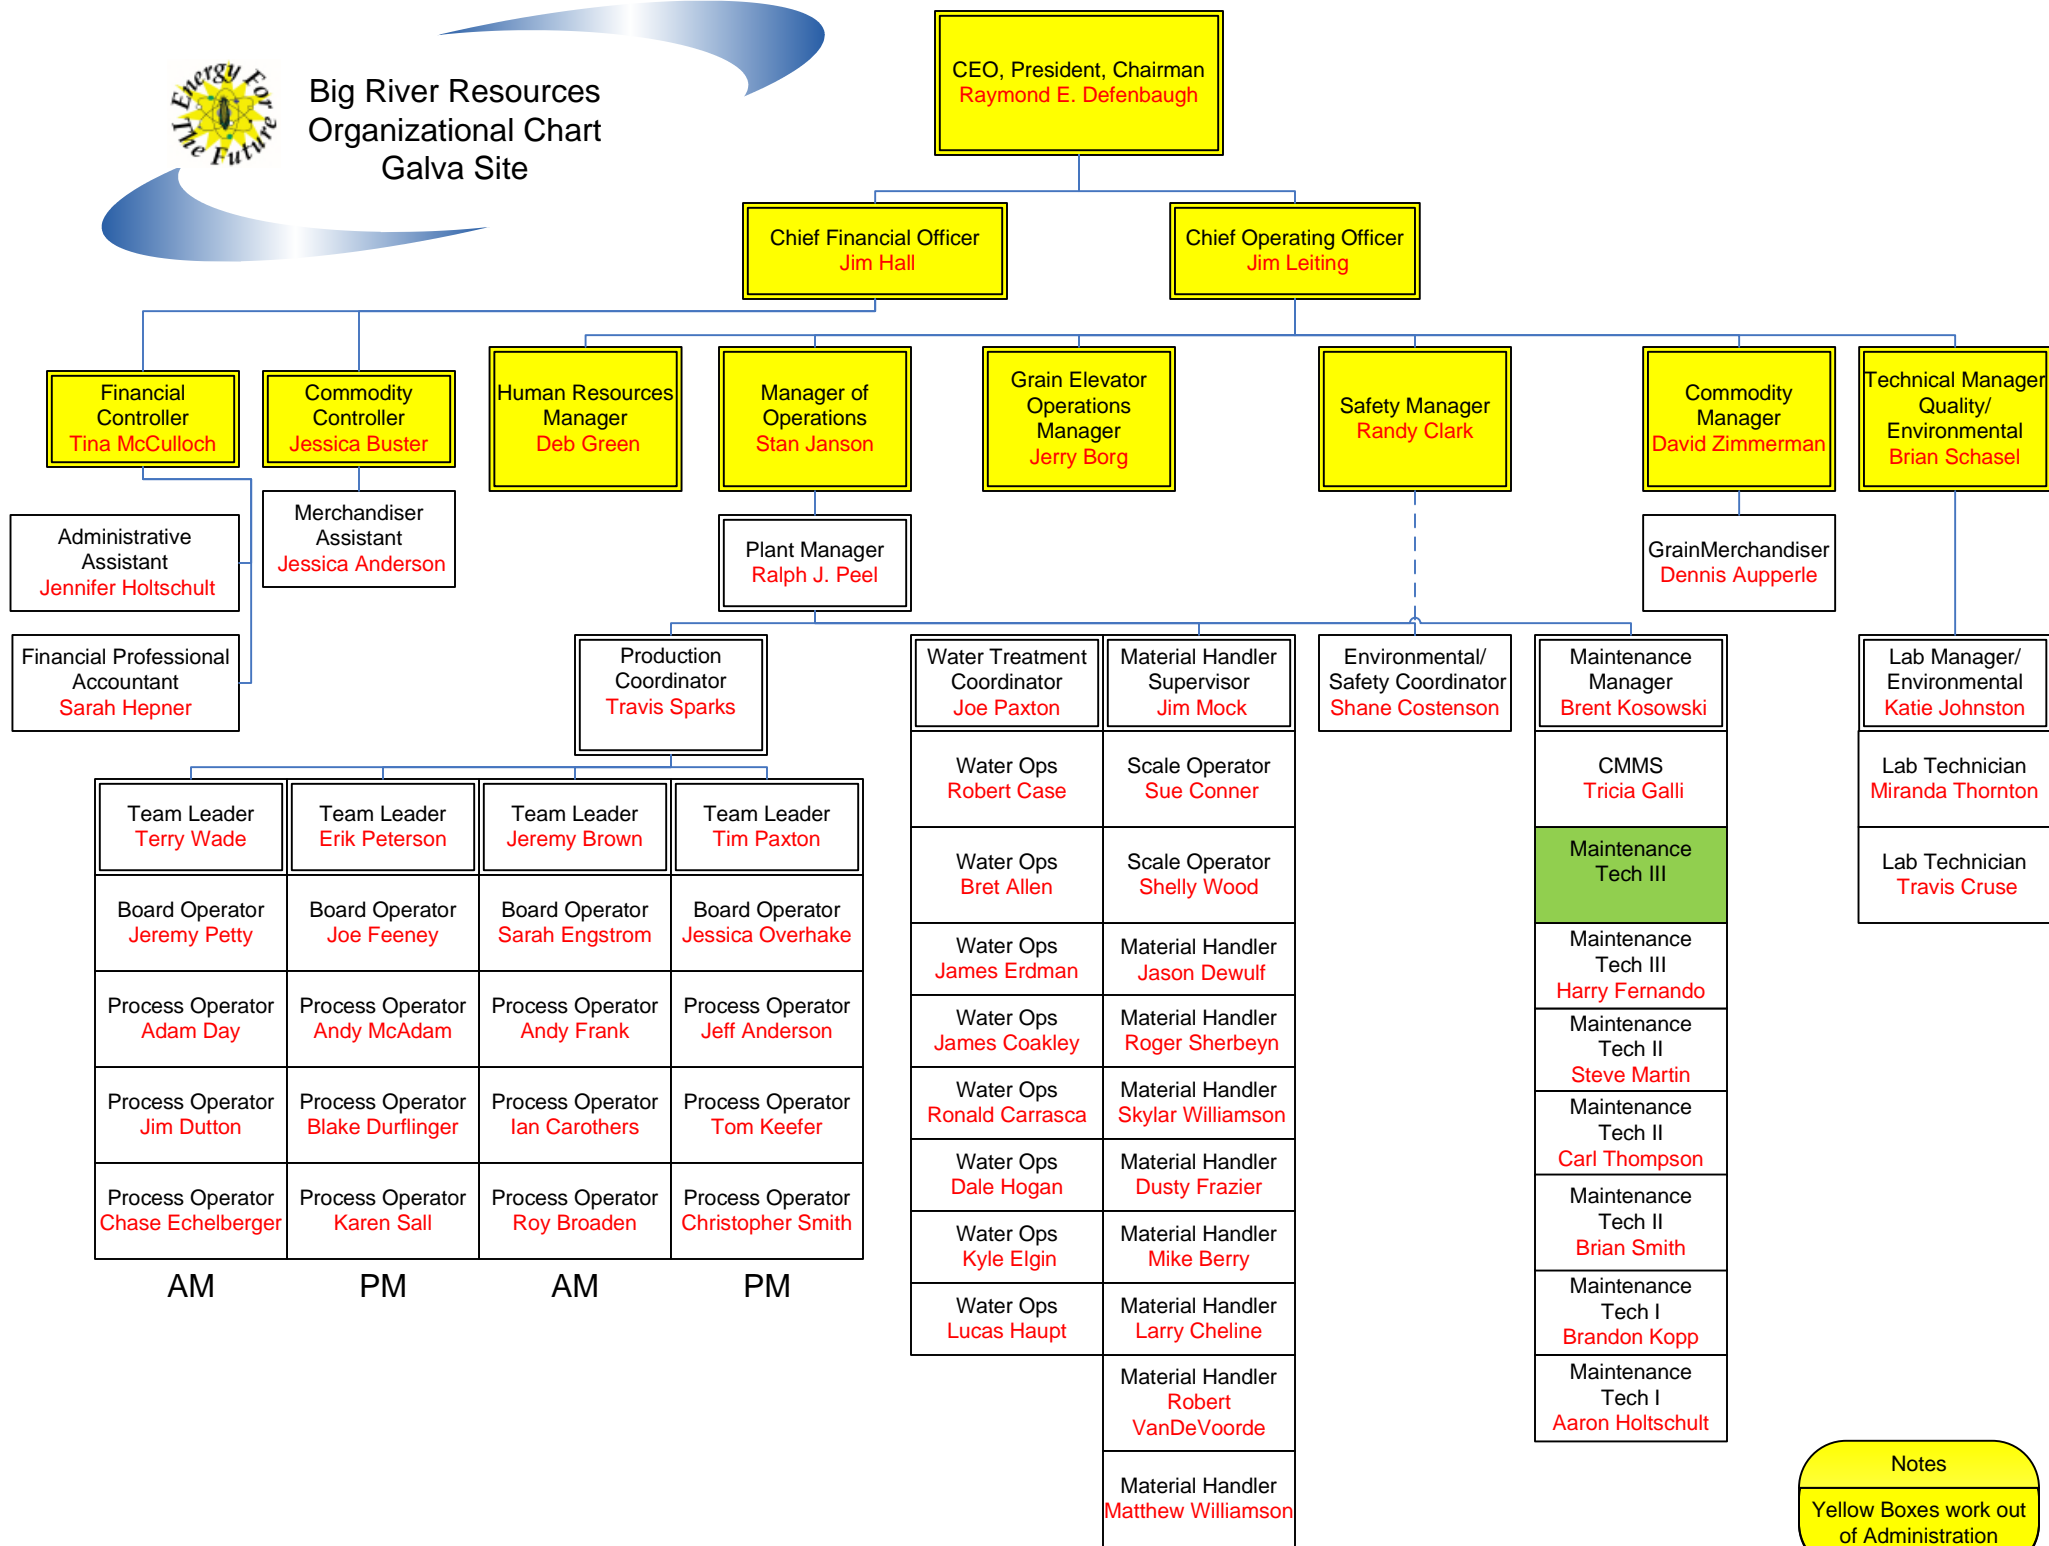

Big River Resources Organizational Chart Galva Site

Notes
Yellow Boxes work out of Administration