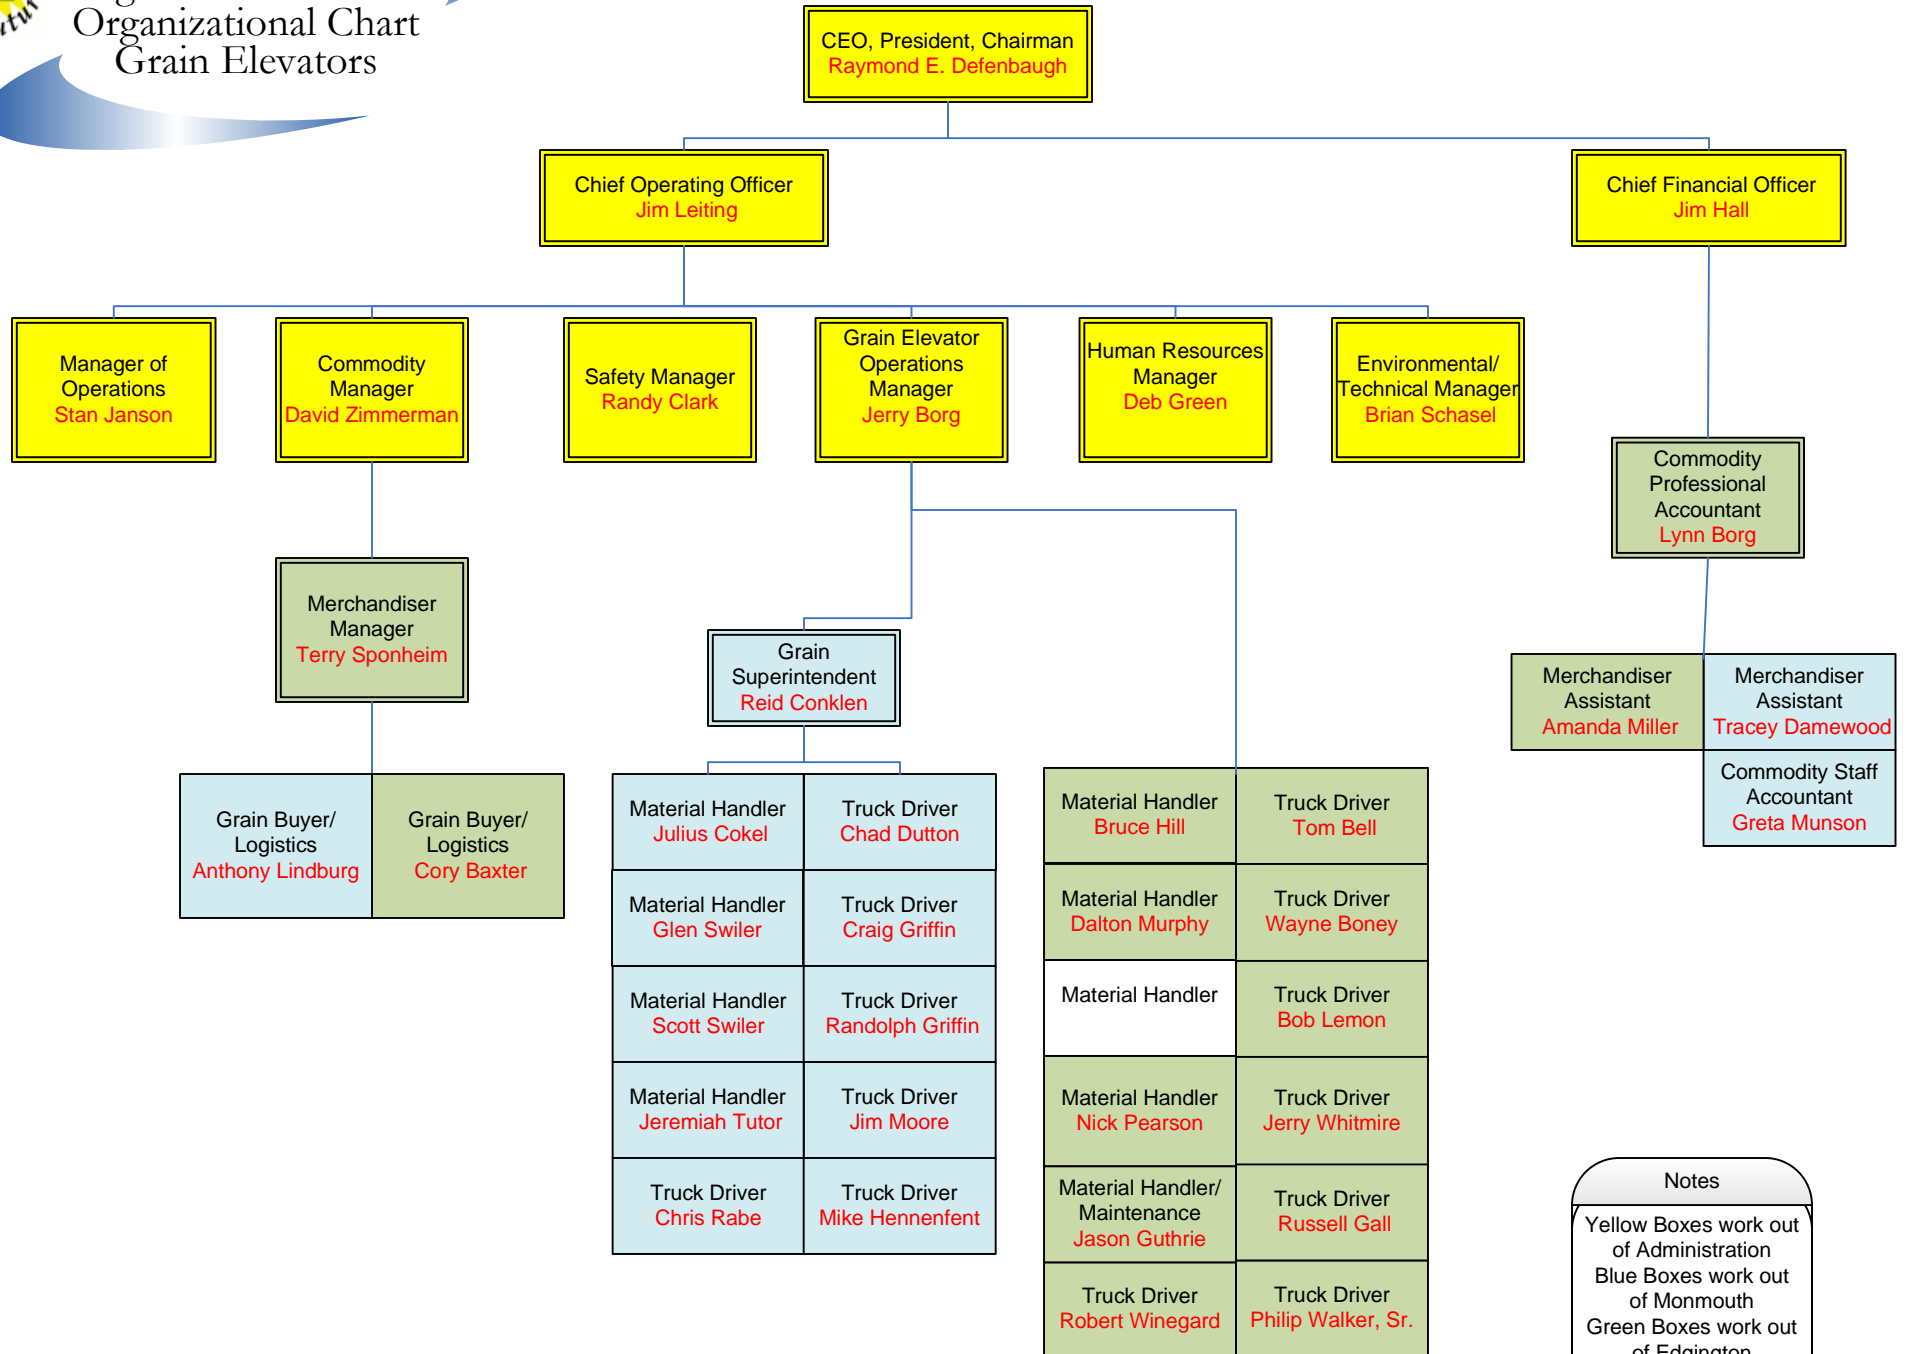

Big River Resources Organizational Chart Grain Elevators

Notes

- Yellow Boxes work out of Administration
- Blue Boxes work out of Monmouth
- Green Boxes work out of Edgington
- White Boxes are open positions