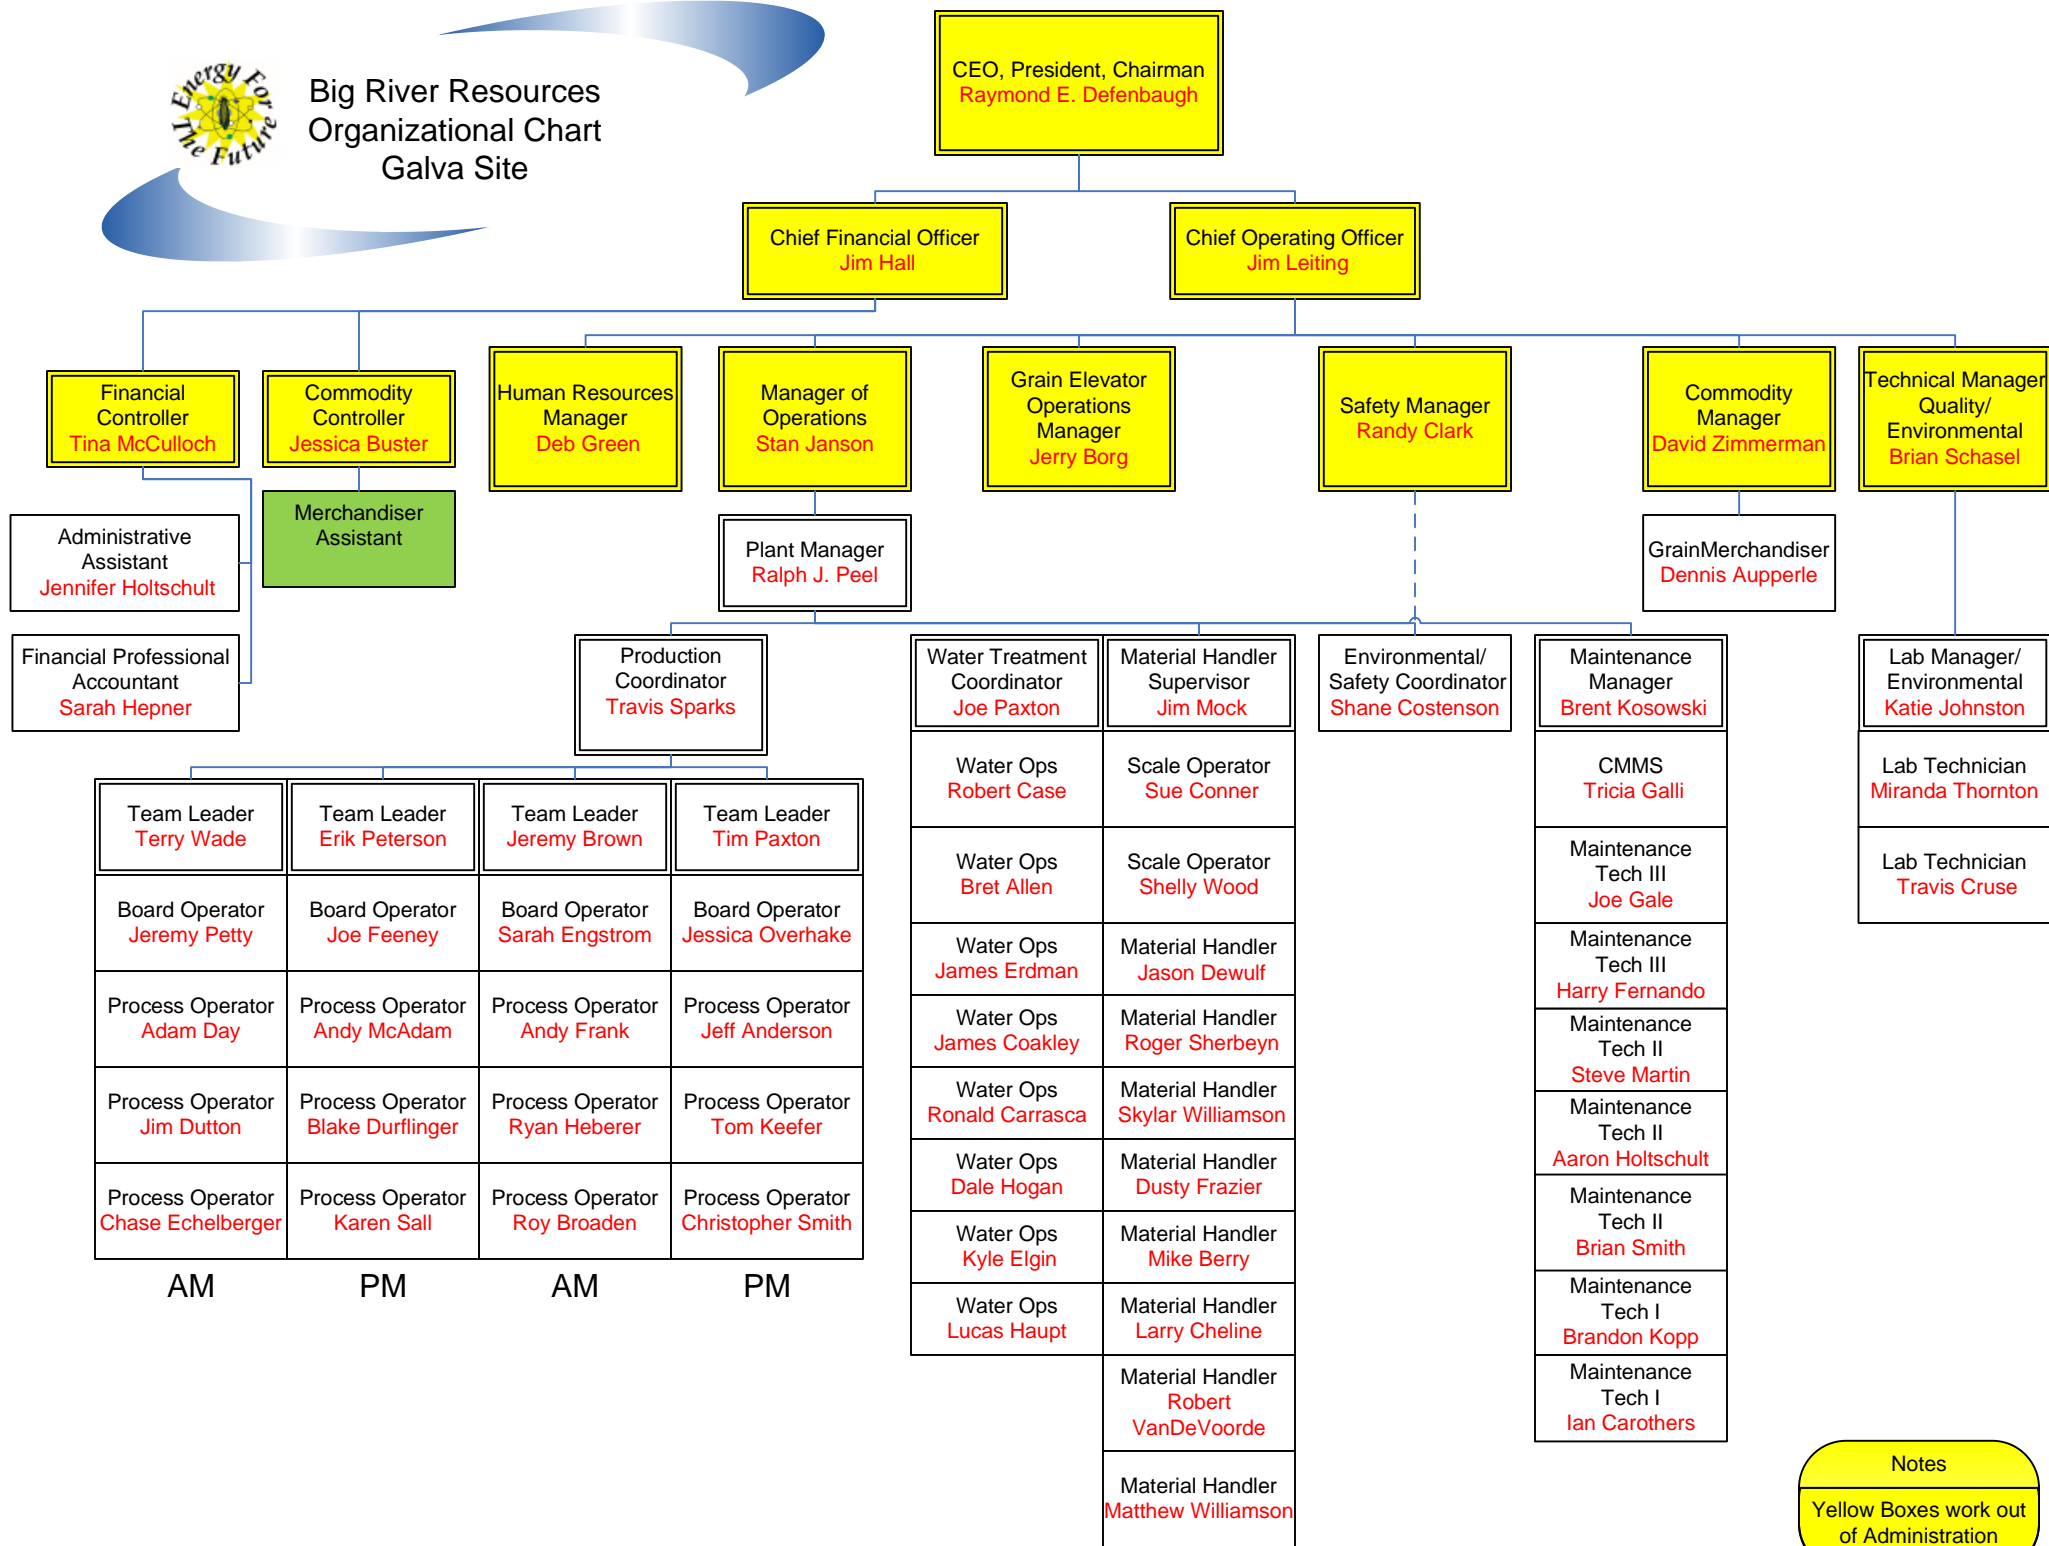

Big River Resources Organizational Chart Galva Site

Notes
Yellow Boxes work out of Administration