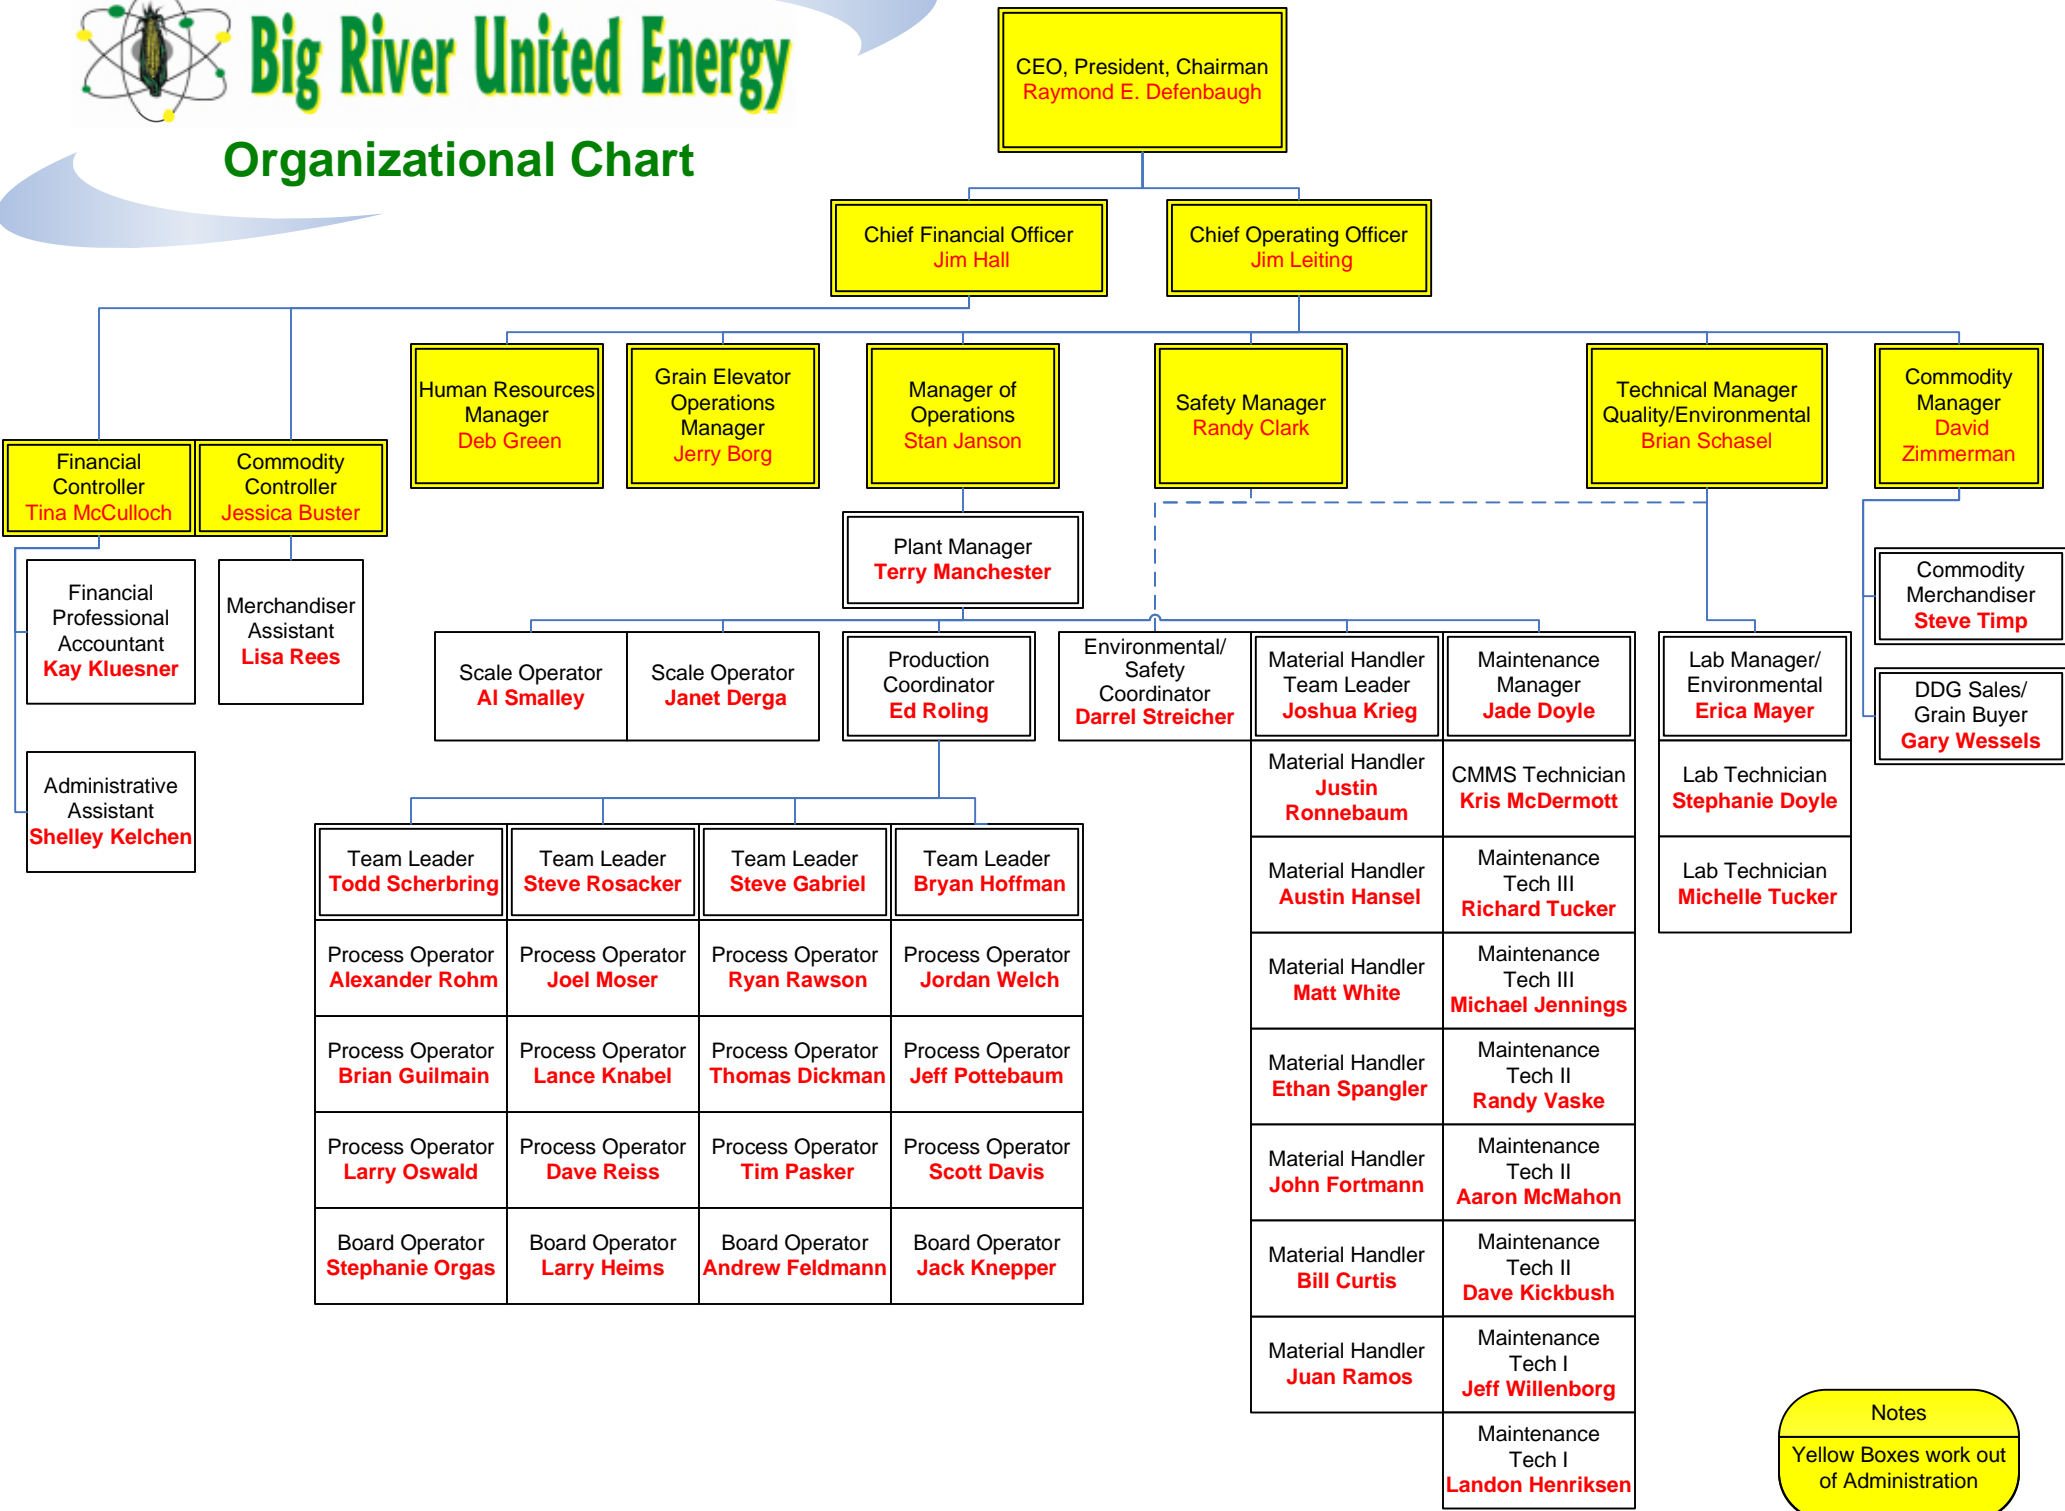

# Big River United Energy

## Organizational Chart

Notes  
Yellow Boxes work out of Administration