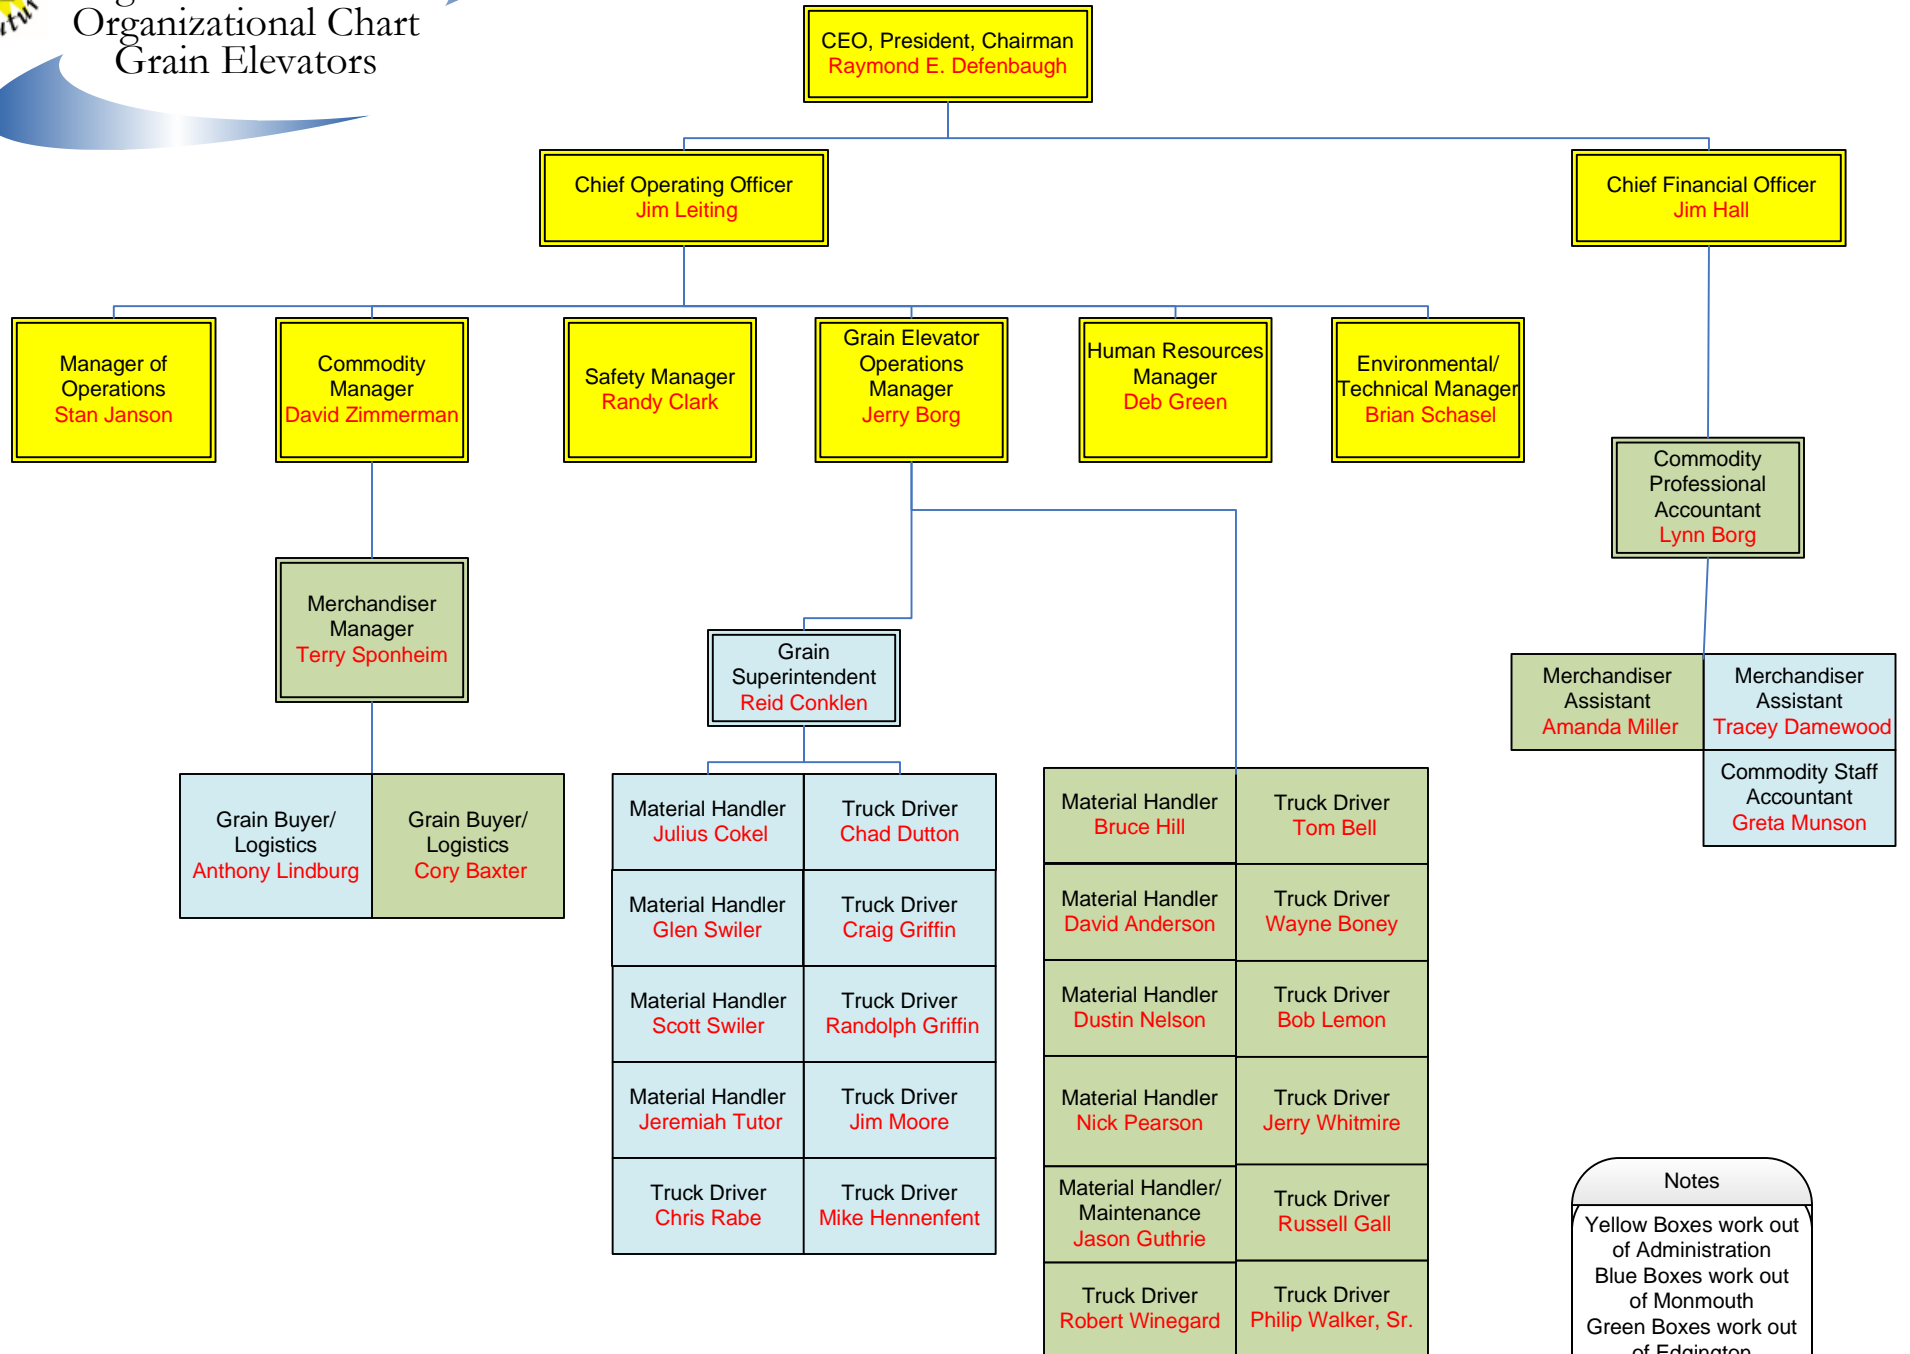

Big River Resources Organizational Chart Grain Elevators

Notes

Yellow Boxes work out of Administration
 Blue Boxes work out of Monmouth
 Green Boxes work out of Edgington
 White Boxes are open positions