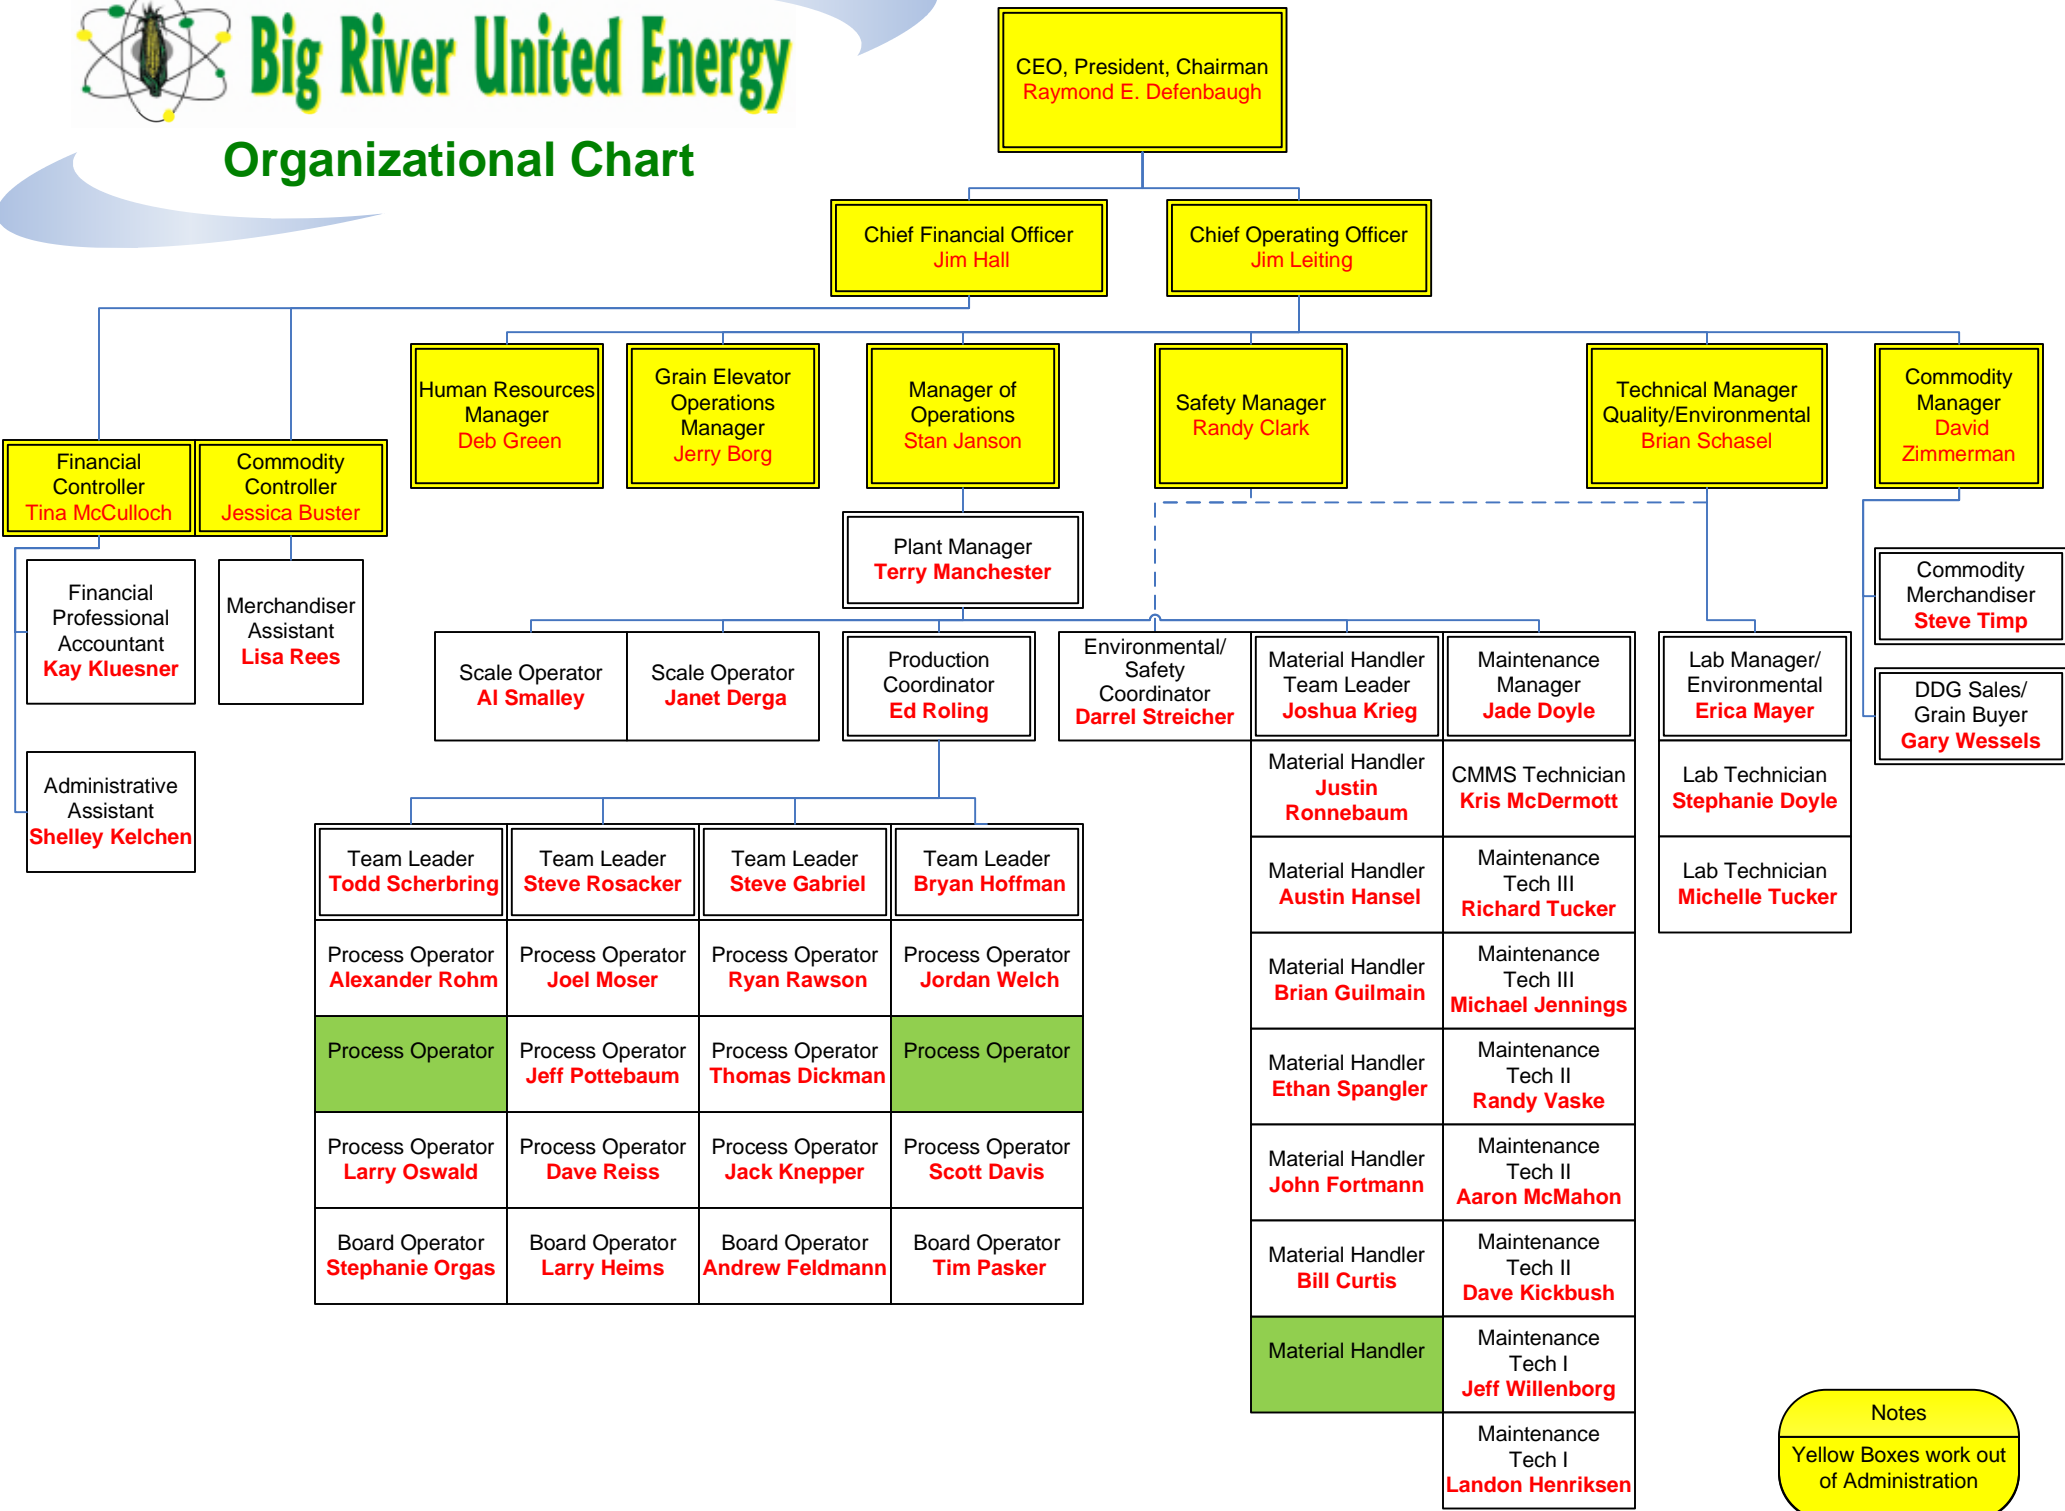

Big River United Energy

Organizational Chart

Notes
Yellow Boxes work out of Administration